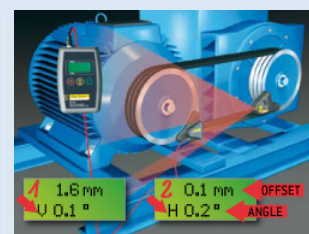

Contact us for more information about about our new Level 1 and Level 2 shaft alignment courses.

Be sure to ask about training on-site at your facility!

[Digital Sheave & Pulley Alignment](#)

With the new Easy-Laser® D160 belt & pulley laser alignment tool, you can monitor every move you make on the hand-held display.