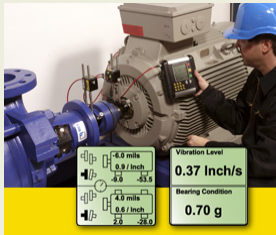

It doesn't matter if you are using laser tools or dial indicators, if you are performing precision alignment on shaft or belt driven machines, there are some simple steps you can take for pre-alignment to make the job easier and the outcome better.