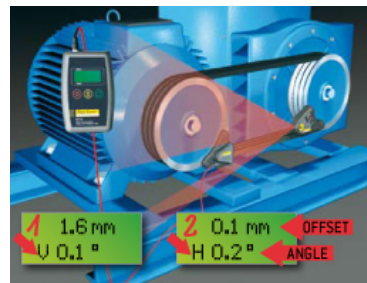

Summer Savings!

Two Special Offers to fit your budget

Easy-Laser D450 Shaft & D90 Pulley Package Offer

Combine a D450 Shaft with a D90 Belt & Sheave Laser and Save!!!

The industry's best shaft alignment value just got better! We will give you a **15% Discount** on the D90 when you order a D450 shaft alignment system.

Call 1-800-997-4467 or [CLICK HERE](#) for more information on the D450 and D160!

Easy-Laser D505 Shaft & D160 Digital Belt Laser Package Offer

Shaft alignment, **Vibration** Level, Bearing Condition and **Digital** Belt alignment in (1) package. Store your shaft, pulley and vibration readings in our Display Unit and produce all your reports with the same instrument. Order a D505 shaft system and receive a **15% Discount** on the D160 Digital Belt alignment tool.